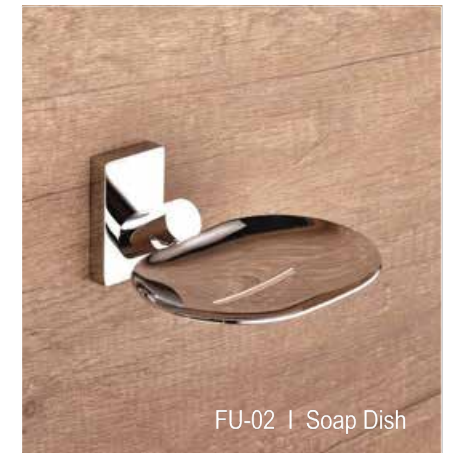

FU-04 | Napkin Ring

FU-09 | Tissue Paper Holder with Lid

FU-01 | Towel Rod 24"

FU-10 | Liquid Holder

FU-03 | Tumbler Holder

FU-02 | Soap Dish

FU-05 | Robe Hook

FU-11 | Robe Hook (2 Hooks)

FU-12 | Robe Hook (4 Hooks)

FU-06 | Double Soap Dish

FU-07 | Soap Dish with Tumbler Holder

HUNK
Means having the shape or approximate shape of a square.

Material | **Finish**
BRASS | NICKEL & CHROME

HU-08 | Towel Rack 24"