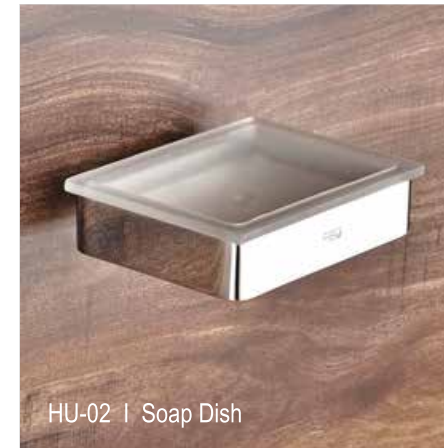

HUNK
Means having the shape or approximate shape of a square.

Material | **Finish**
BRASS | NICKEL & CHROME