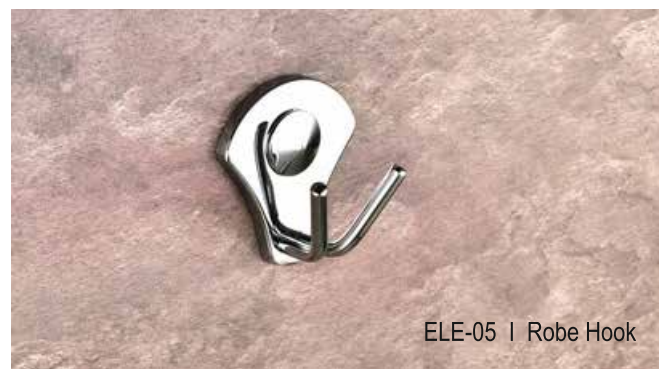

SP-07 | Soap Dish with Tumbler Holder

“ **ELEGANCE**
*Means a Refined Quality of
Gracefulness and Good Taste* ”

Material | **Finish**
BRASS | NICKEL & CHROME

ELE-02 | Soap Dish

ELE-05 | Robe Hook

ELE-08 | Towel Rack 24"

ELE-03 | Tumbler Holder

ELE-10 | Liquid Holder

ELE-01 | Towel Rod 24"

ELE-07 | Soap Dish with Tumbler Holder

ELE-04 | Napkin Ring

ELE-06 | Double Soap Dish

ELE-09 | Tissue
Paper Holder with Lid

“ **ANTIQUE FINISH**
Antique Belonging to Ancient Times ”