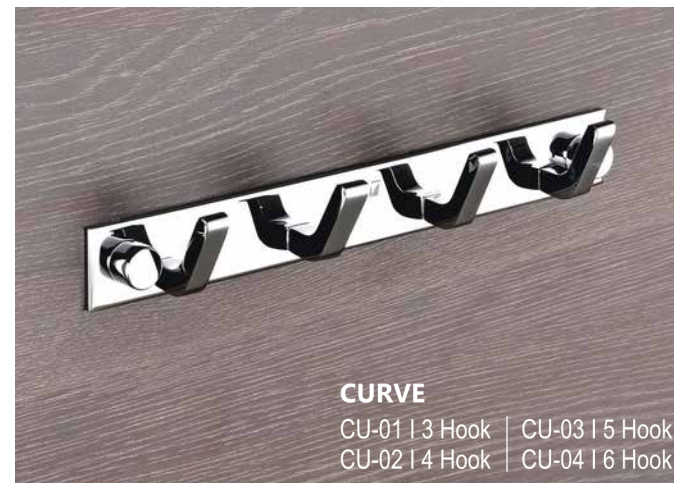

CORNER SHELF

- CG-01 | Glass Shelf (6x6)
- CG-02 | Glass Shelf (9x9)
- CG-03 | Glass Shelf (12x12)

KHUTTI

CURVE

- CU-01 | 3 Hook
- CU-02 | 4 Hook
- CU-03 | 5 Hook
- CU-04 | 6 Hook

ARC

- AR-01 | 3 Hook
- AR-02 | 4 Hook
- AR-03 | 5 Hook
- AR-04 | 6 Hook