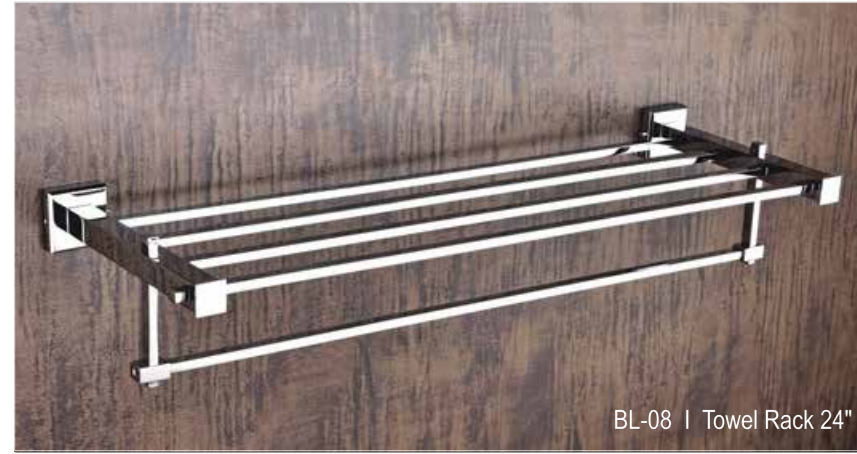

PE-06 | Double Soap Dish

PE-07 | Soap Dish with Tumbler Holder

PE-01 | Towel Rod 24"

“ **BLISS**
*Means an Ecstatic
Joy of Heaven* ”

BL-08 | Towel Rack 24"

BL-10 | Liquid Holder

BL-03 | Tumbler Holder

BL-01 | Towel Rod 24"