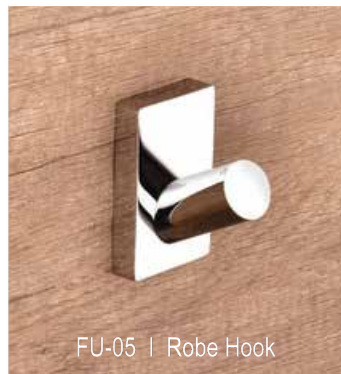

FU-11 | Robe Hook (2 Hooks)

FU-05 | Robe Hook