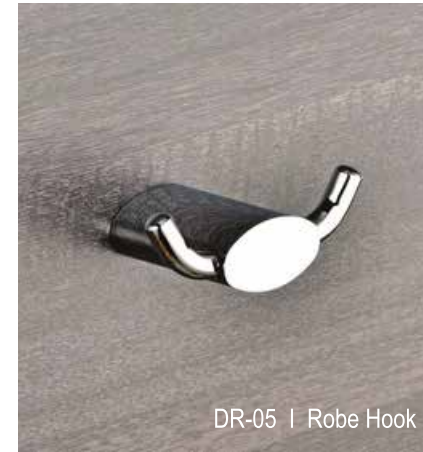

“ **DRIZZLE**
*Light Rain Falling in
Very Fine Drops* ”

DR-10 | Multi Purpose Stand

Material | **Finish**
BRASS | NICKEL & CHROME

DRIZZLE